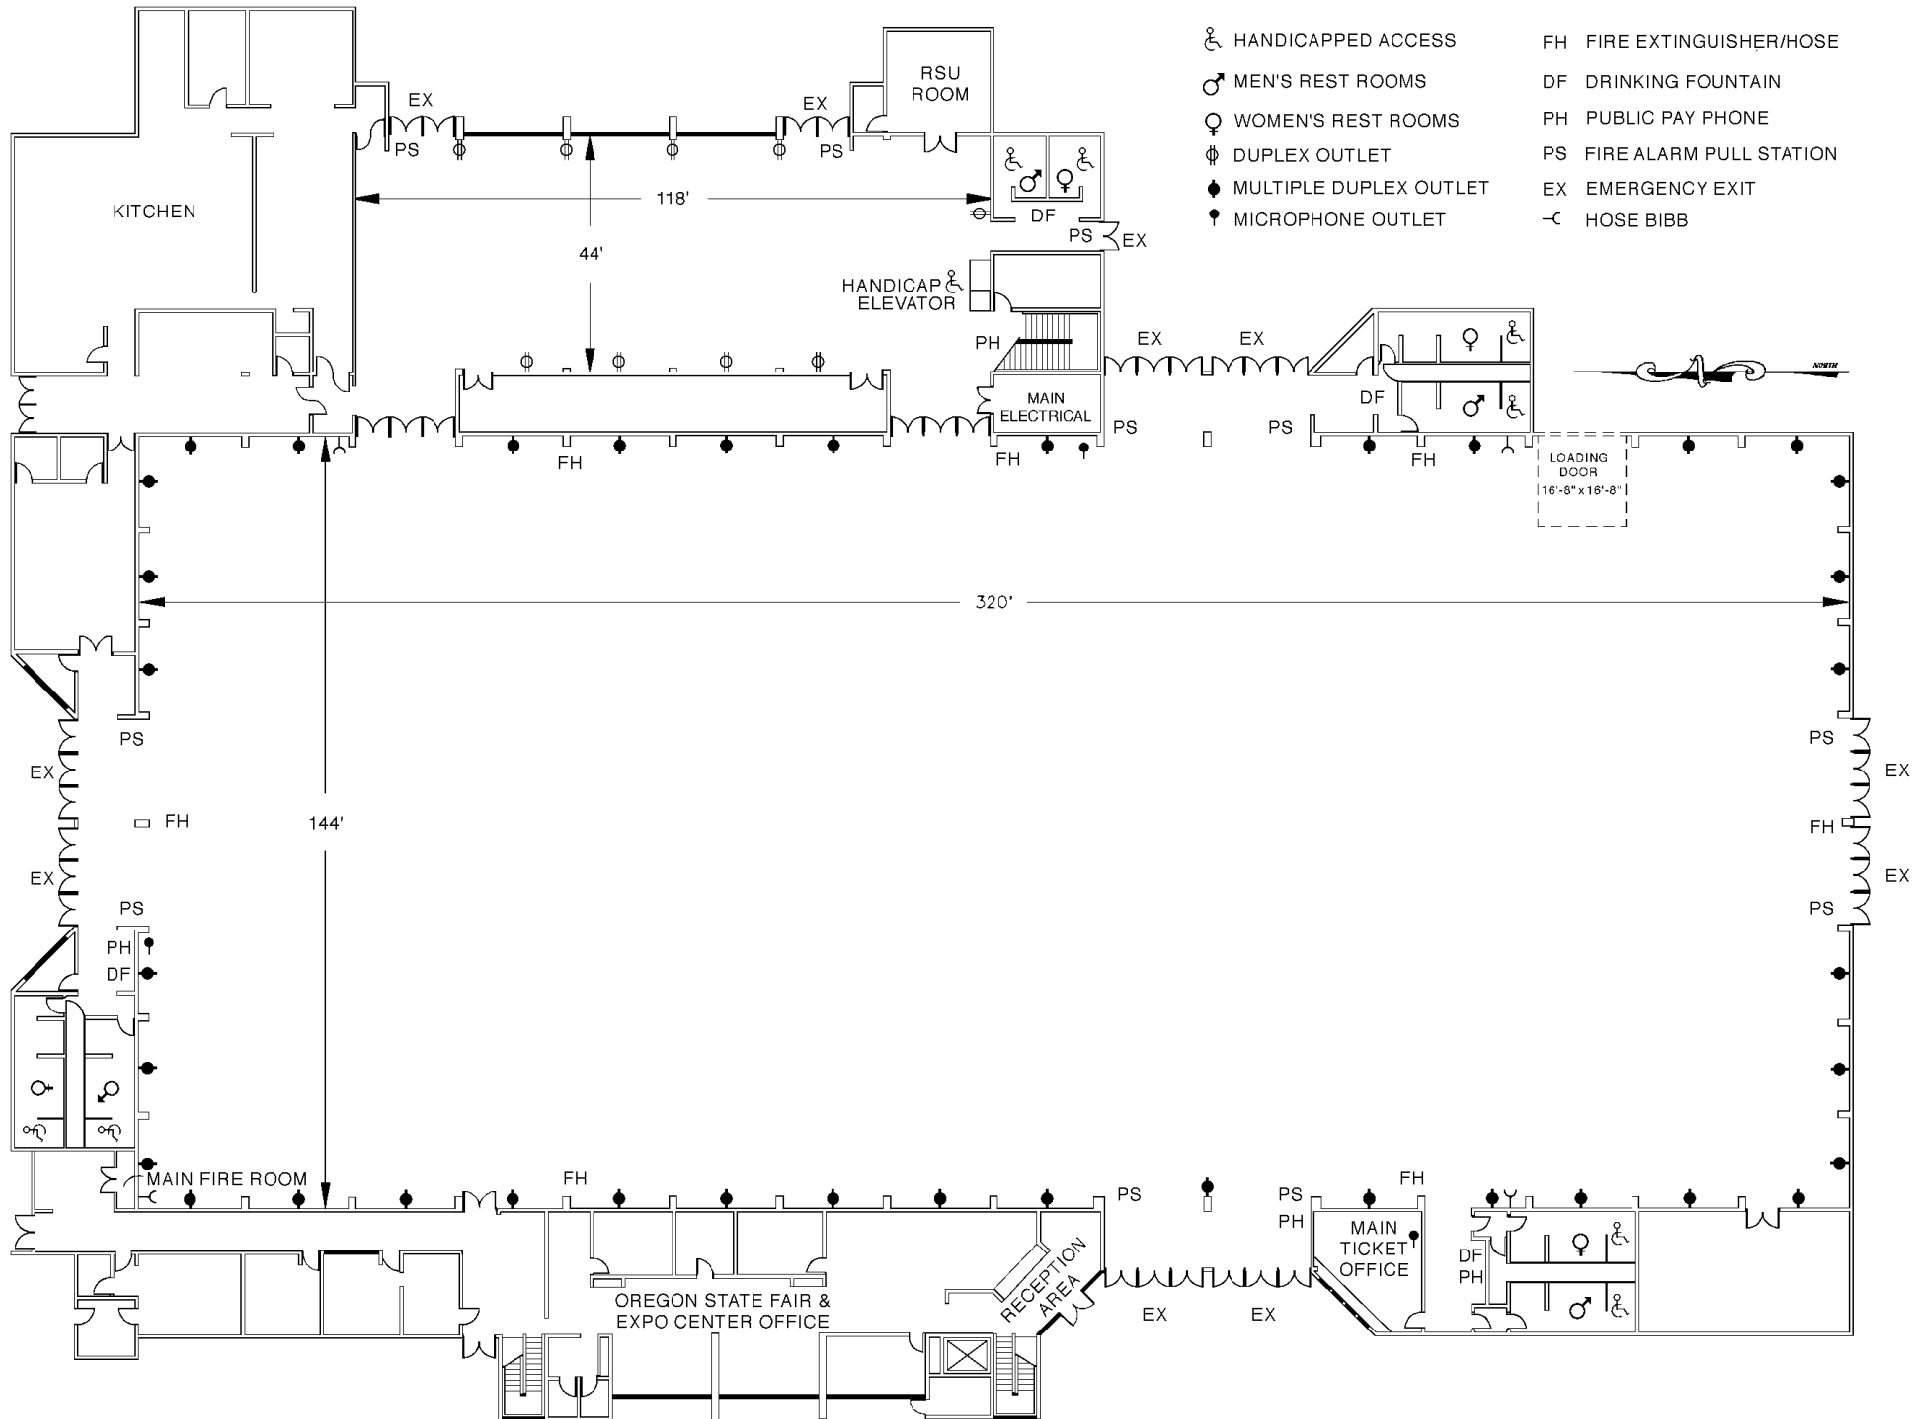

JACKMAN-LONG BUILDING

SYMBOLS

- | | |
|--------------------------|----------------------------|
| ♿ HANDICAPPED ACCESS | FH FIRE EXTINGUISHER/HOSE |
| ♂ MEN'S REST ROOMS | DF DRINKING FOUNTAIN |
| ♀ WOMEN'S REST ROOMS | PH PUBLIC PAY PHONE |
| ⊕ DUPLEX OUTLET | PS FIRE ALARM PULL STATION |
| ⦿ MULTIPLE DUPLEX OUTLET | EX EMERGENCY EXIT |
| 🎤 MICROPHONE OUTLET | —C HOSE BIBB |