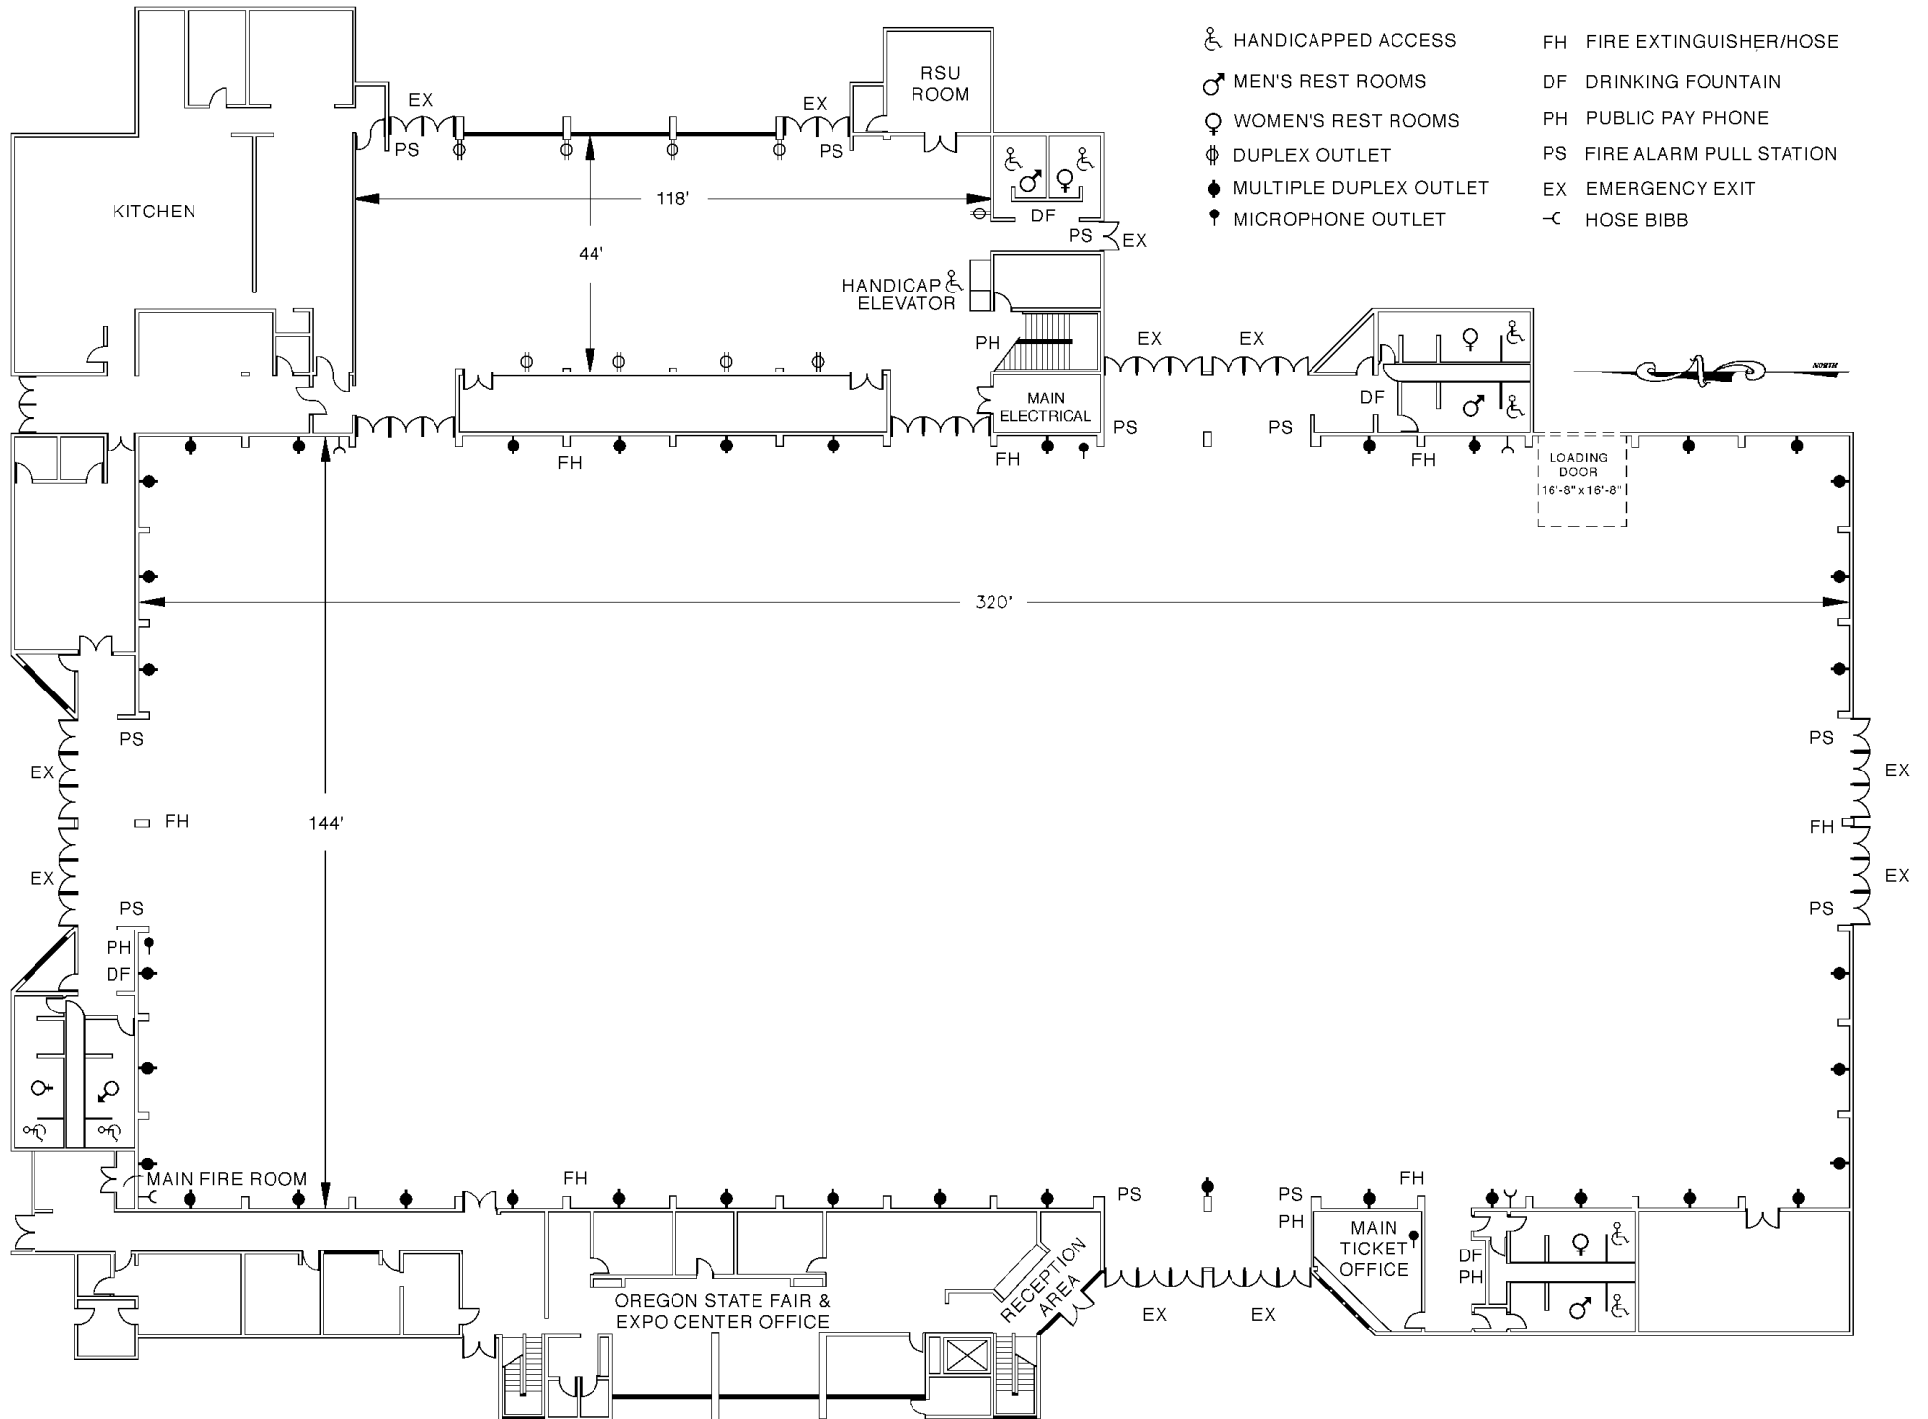

JACKMAN-LONG BUILDING

SYMBOLS

- | | |
|--------------------------|----------------------------|
| ♿ HANDICAPPED ACCESS | FH FIRE EXTINGUISHER/HOSE |
| ♂ MEN'S REST ROOMS | DF DRINKING FOUNTAIN |
| ♀ WOMEN'S REST ROOMS | PH PUBLIC PAY PHONE |
| Φ DUPLEX OUTLET | PS FIRE ALARM PULL STATION |
| ● MULTIPLE DUPLEX OUTLET | EX EMERGENCY EXIT |
| ⦿ MICROPHONE OUTLET | -C HOSE BIBB |